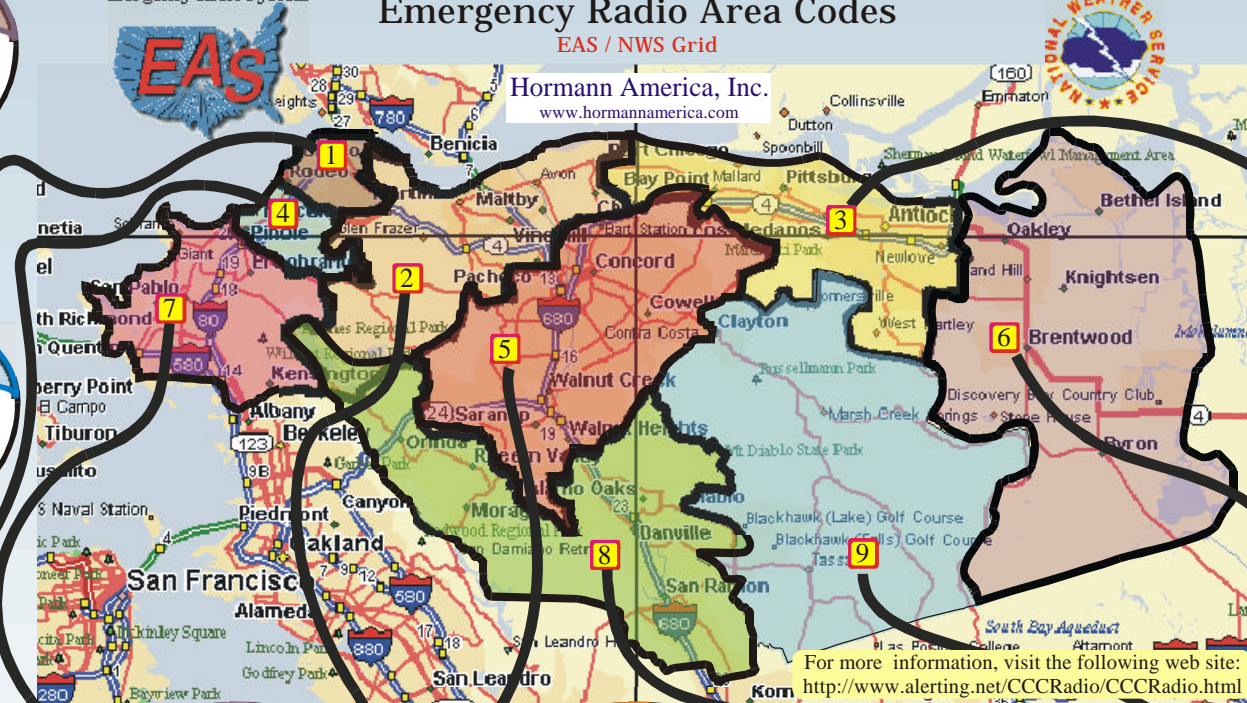

Contra Costa County Emergency Radio Area Codes

Emergency Alert System

National Weather Service

EAS / NWS Grid

Hormann America, Inc.
www.hormannamerica.com

1

Zip codes: Crockett
94569 Port Costa
94525 Rodeo
94572 Selby
Tormey