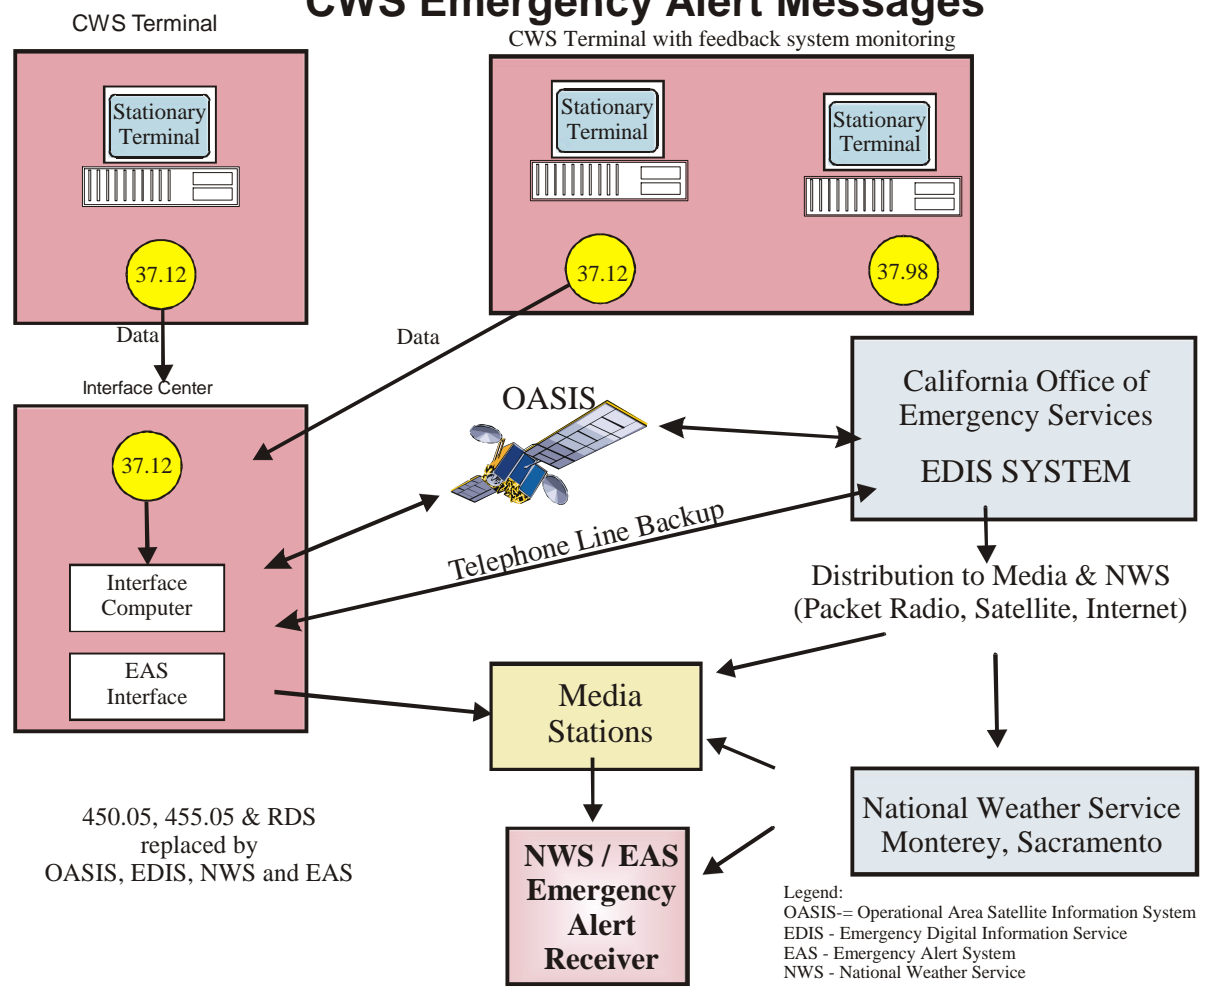

CONTRA COSTA'S CWS

Presentation to SBE Chapter 40 by
CCCAER Group, Inc.
August 30, 2000

COMMUNITY WARNING SYSTEM COMMUNICATION WITH THE SF BAY AREA MEDIA

1. Uses an automatic link (via satellite) into and through the California State Emergency Digital Information Service (EDIS). (*This linking enforces the need for continual support and development of the EDIS system.*)
2. Uses a direct link to the EAS network.
3. EAS Emergency Radio Area Codes were developed for Contra Costa specific alerts – map available.
4. Uses an agreement between the National Weather Services (also includes EDIS links at NWS stations in Monterey and Sacramento—radio and satellite) and the State OES to broadcast EDIS FLASH warnings received from Contra Costa County over NWS Radio.
5. Allows public facilities in Contra Costa to purchase weather radios for emergency messaging alerts.

CWS Emergency Alert Messages

CWS Siren Activation System

450.05, 455.05 and RDS
replaced by a new 37,98 MHz frequency

BENEFITS TO THE EMERGENCY BROADCAST COMMUNITY STATEWIDE

1. Protocol developed to integrate unique (county) communities automatically into the statewide EDIS system.
2. *Filtering Software to permit end user to determine what EDIS message should be passed through, by location and priority level of message.*
3. EDIS Packet Receivers provided to 5 network stations.

Decode
the data stream

PC
with Windows
EDISFilter Program

Analyze
the received data
and disseminate it
to clients

Monitor

Printer

Data
Storage

Data stream
to other systems

NEW UPGRADES BEING DEVELOPED