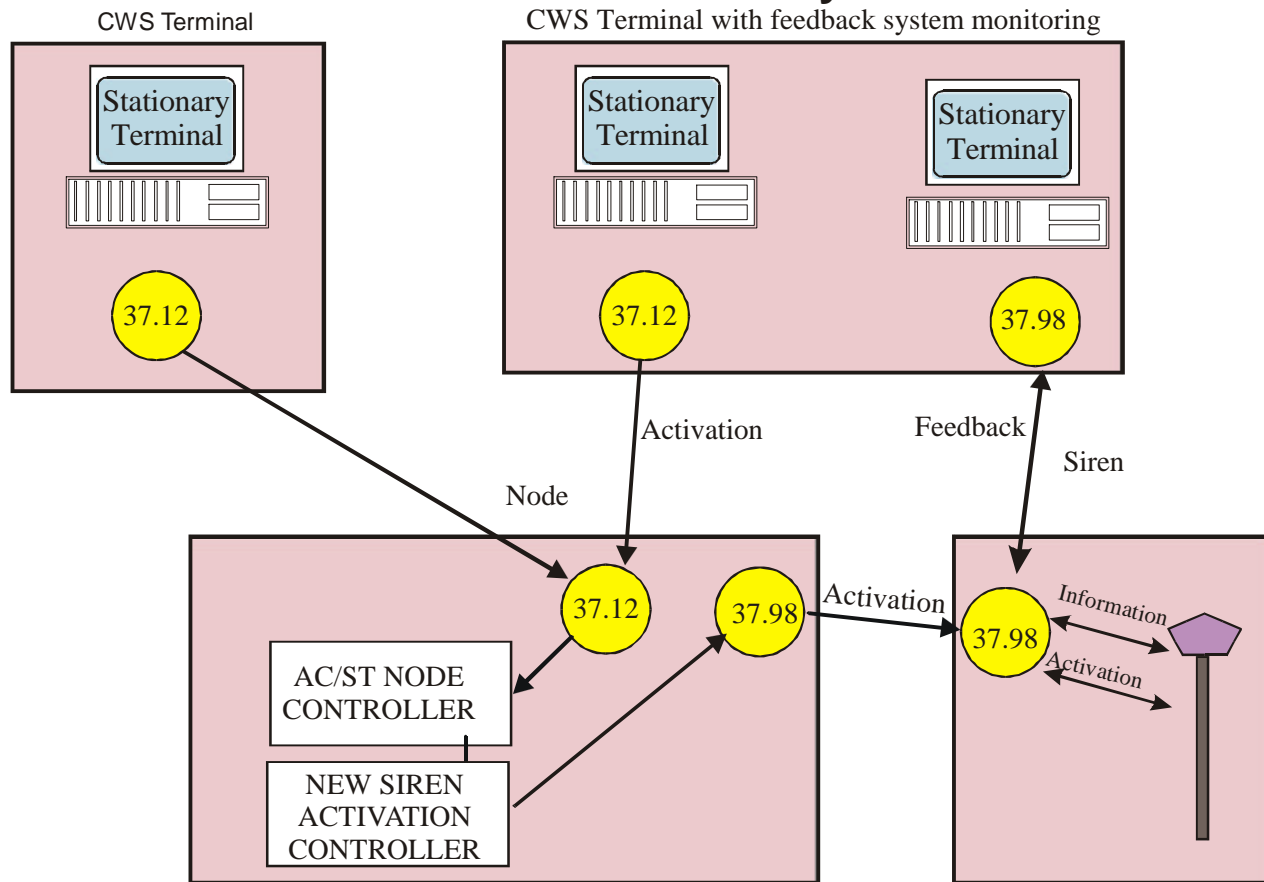

CONTRA COSTA'S CWS

Presentation to SBE Chapter 40 by
CCCAER Group, Inc.
August 30, 2000

COMMUNITY WARNING SYSTEM COMMUNICATION WITH THE SF BAY AREA MEDIA

1. Uses an automatic link (via satellite) into and through the California State Emergency Digital Information Service (EDIS). (*This linking enforces the need for continual support and development of the EDIS system.*)
2. Uses a direct link to the EAS network.
3. EAS Emergency Radio Area Codes were developed for Contra Costa specific alerts – map available.
4. Uses an agreement between the National Weather Services (also includes EDIS links at NWS stations in Monterey and Sacramento—radio and satellite) and the State OES to broadcast EDIS FLASH warnings received from Contra Costa County over NWS Radio.
5. Allows public facilities in Contra Costa to purchase weather radios for emergency messaging alerts.

CWS Emergency Alert Messages

CWS Siren Activation System

450.05, 455.05 and RDS
replaced by a new 37,98 MHz frequency

BENEFITS TO THE EMERGENCY BROADCAST COMMUNITY STATEWIDE

1. Protocol developed to integrate unique (county) communities automatically into the statewide EDIS system.
2. *Filtering Software to permit end user to determine what EDIS message should be passed through, by location and priority level of message.*
3. EDIS Packet Receivers provided to 5 network stations.

Decode
the data stream

PC
with Windows
EDISFilter Program

Analyze
the received data
and disseminate it
to clients

Monitor

Printer

Data
Storage

Data stream
to other systems

NEW UPGRADES BEING DEVELOPED